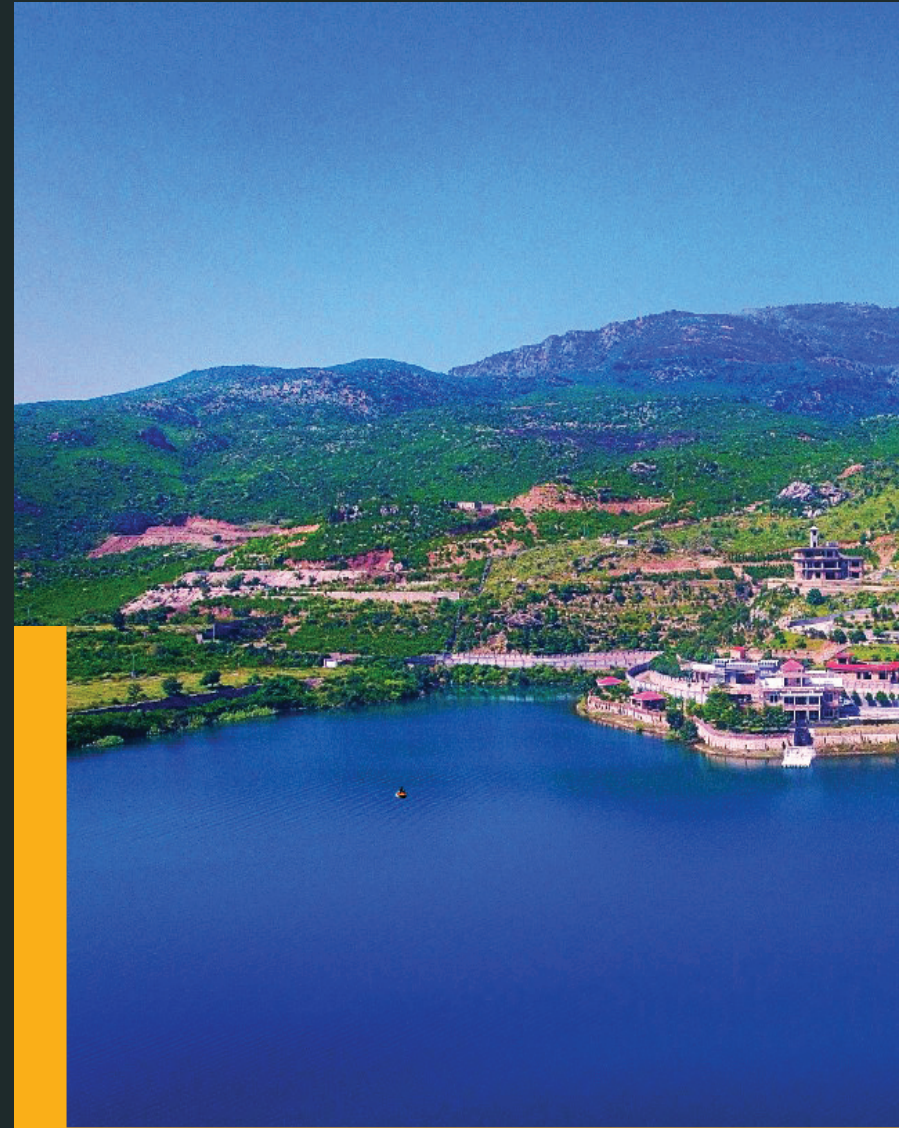

FARM NIGHTS OVER CITY LIGHTS.

FARMHOUSE AT KHAN PUR DAM - KPK